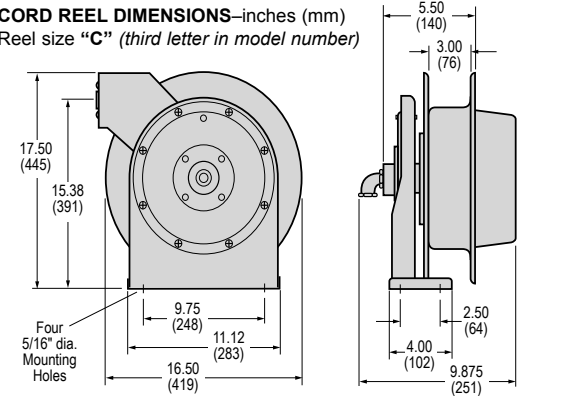

CORD REEL DIMENSIONS—inches (mm)

Reel size "A" (third letter in model number)

CORD REEL DIMENSIONS—inches (mm)

Reel size "C" (third letter in model number)

Optional 340° Pivot Base
Model RC-PB-B (left, above)