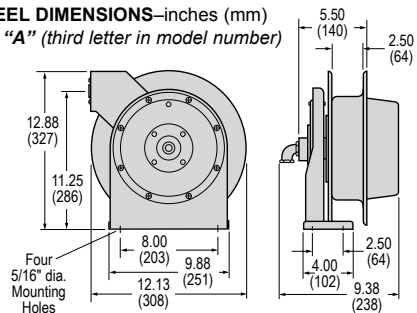

CORD REEL DIMENSIONS—inches (mm)

Reel size "A" (third letter in model number)

CORD REEL DIMENSIONS—inches (mm)

Reel size "C" (third letter in model number)

Optional 340° Pivot Base
Model RC-PB-B (left, above)