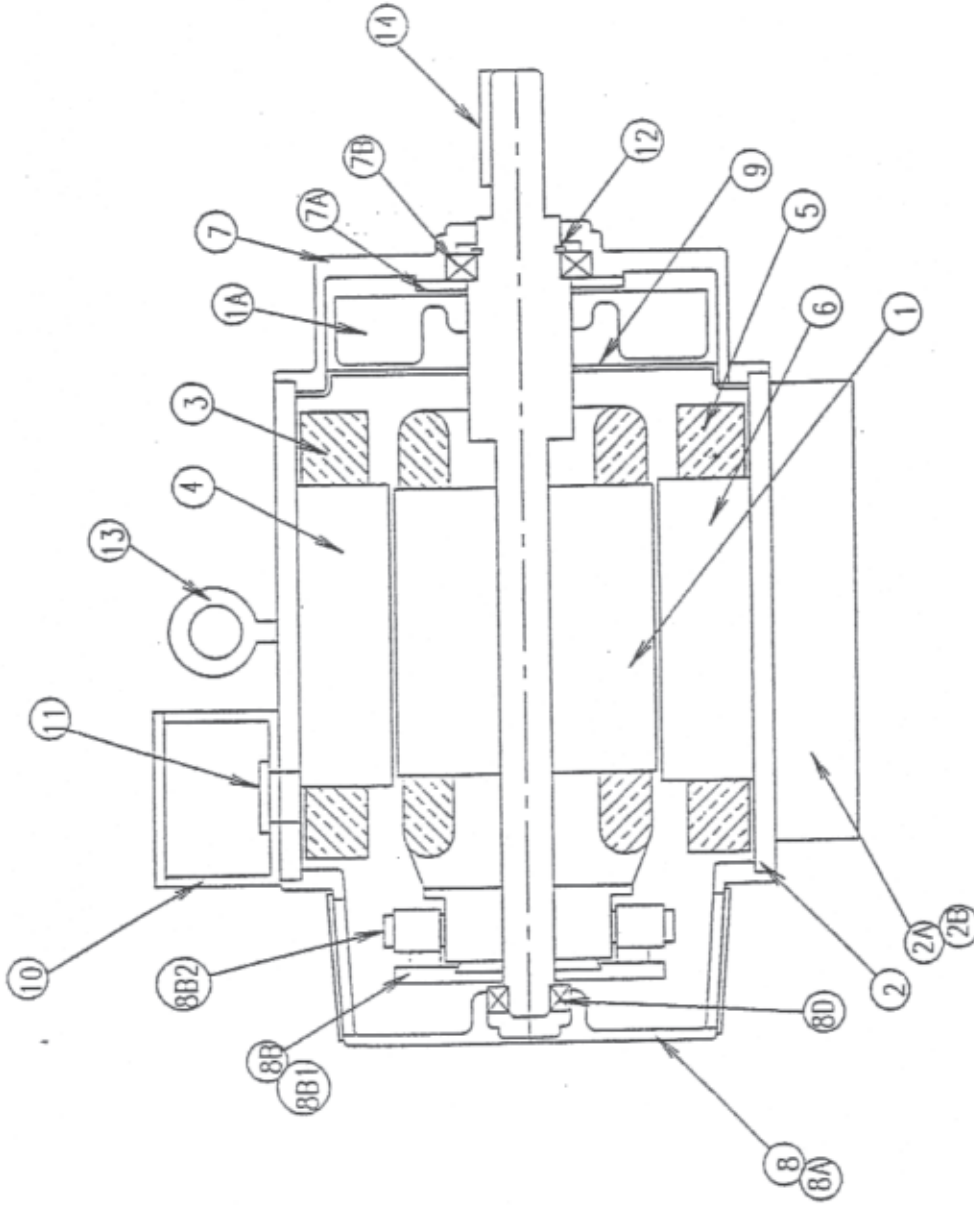

# SPARE PARTS LIST

ITEM	QTY	PART NO.	DESCRIPTION
1	1	855012	COMPL. ARMATURE ASSEMBLY
1A	1	B-230504-01	FAN - DRILLED
2	1	C-480100-03A	STATOR RING & BASE ASSEMBLY
2A	2	A-690100A	BASE SECTION
2B	2	A-100239-02	BASE SUPPORT
3	2	B-441200-04	COMM COILS
4	2	B-452000-04	COMM POLES
5	4	B-441000-04	MATH POLES
6	4	B-451000-04	PULLEY COVER - DRILLED
7	1	C-210520	BEARING CAP - DRILLED
7A	1	N/A	BEARING - PULLEY END
7B	1	A-900205-28	PULLEY COVER SCREEN
7C	2	A-100243-01	COMPL. COMM COVER ASSEMBLY
8	1	910C140A2	COMM COVER - DRILLED
8A	1	C-220512	COMPL. BRUSH RING ASSEMBLY
8B	1	910B137A1	BRUSH SPRINGS
8B1	1	910B137A2	BRUSHES
8B2	4	300857A02	BRUSH SPRINGS
8B3	4	910A137A8	COMM COVER SCREEN
8C	1	A-100242-01	BEARING - COMM END
8D	1	A-900205-28	BRUSH INSPECTION COVER GASKET
8E	2	910A121A3	BRUSH INSPECTION COVER
8F	2	A-100228	FAN BAFFLE
9	2	511C025A1	TERMINAL BOX
10	1	B-100256	CHASE NIPPLE
11	1	A-900200-03	BEARING RETAINING RING
12	1	A-900220-02	EYEBOLT
13	1	A-900180-01	KEY
14	1	A-100022-08	

OPT-15-18-WI306