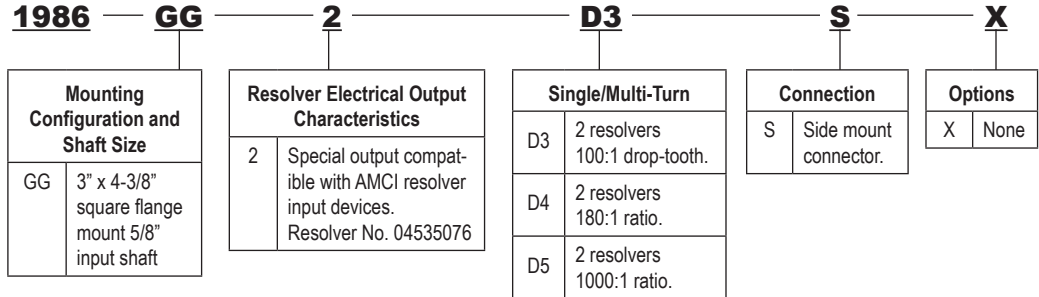

GG Series

Wiring		
Resolver #1 (Fine)		
Pin #	Rotor	Wire Color
A	R1	Red/White
B	R2	Yellow/White
G	S2	Yellow
H	S4	Blue
I	S3	Black
J	S1	Red
Resolver #2 (Coarse)		
A	R1	Red/White
B	R2	Yellow/White
C	S4	Blue
D	S2	Yellow
E	S3	Black
F	S1	Red
AMCI		

[] = DIMENSIONS IN MILLIMETERS