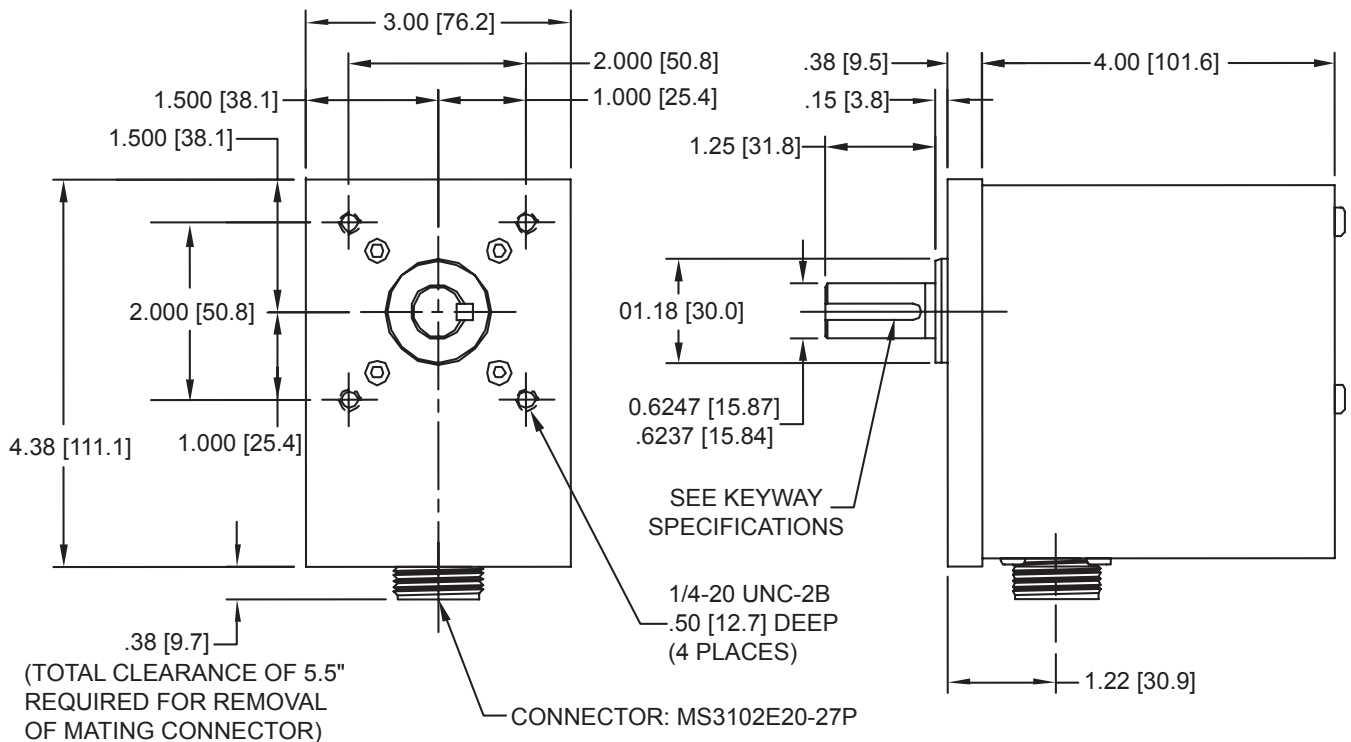

GG Series

Wiring		
Resolver #1 (Fine)		
Pin #	Rotor	Wire Color
A	R1	Red/White
B	R2	Yellow/White
G	S2	Yellow
H	S4	Blue
I	S3	Black
J	S1	Red
Resolver #2 (Coarse)		
A	R1	Red/White
B	R2	Yellow/White
C	S4	Blue
D	S2	Yellow
E	S3	Black
F	S1	Red
AMCI		

[] = DIMENSIONS IN MILLIMETERS