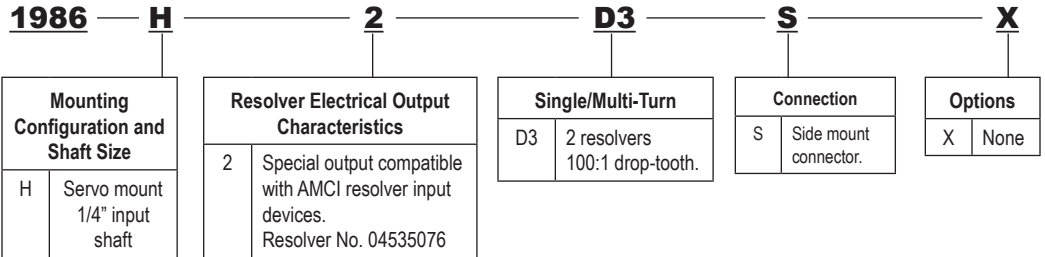

# H Series

Wiring		
Resolver #1 (Fine)		
Pin #	Rotor	Wire Color
A	R1	Red/White
B	R2	Yellow/White
G	S2	Yellow
H	S4	Blue
I	S3	Black
J	S1	Red
Resolver #2 (Coarse)		
A	R1	Red/White
B	R2	Yellow/White
C	S4	Blue
D	S2	Yellow
E	S3	Black
F	S1	Red
AMCI		

[ ] = DIMENSIONS IN MILLIMETERS