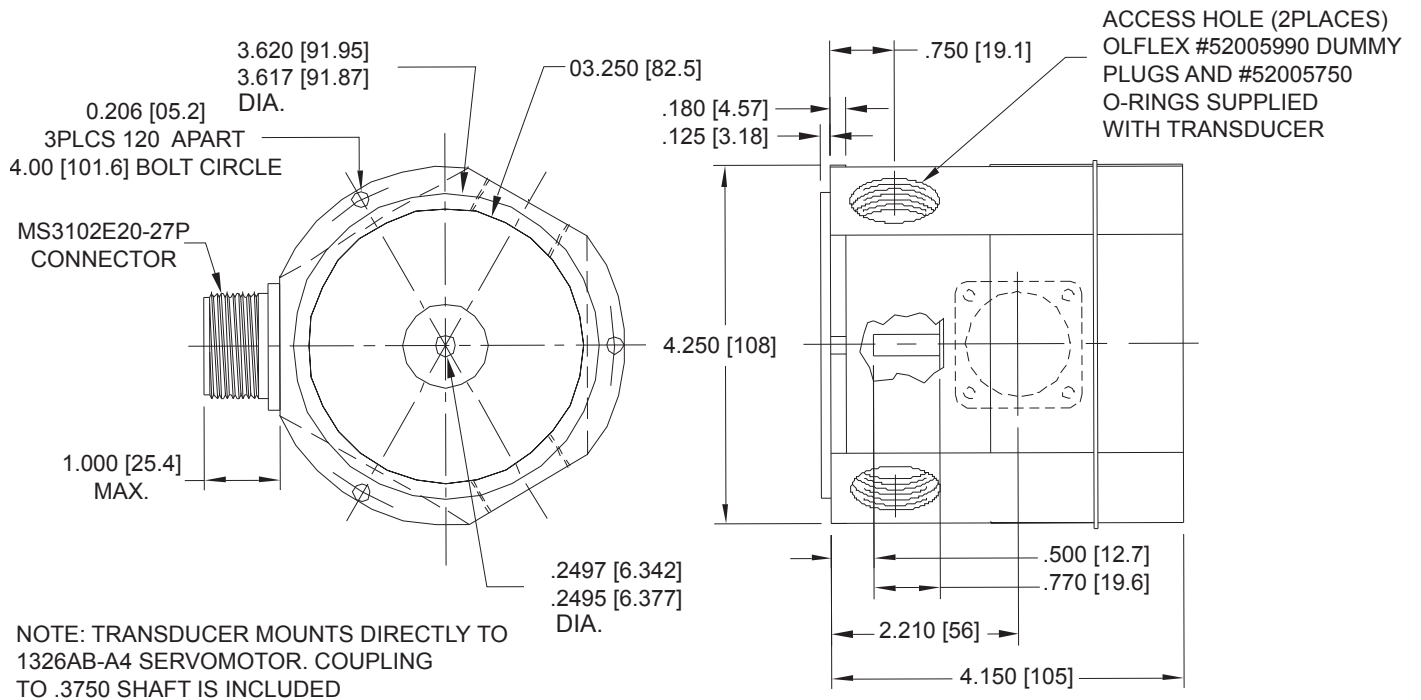

# H Series

Wiring		
Resolver #1 (Fine)		
Pin #	Rotor	Wire Color
A	R1	Red/White
B	R2	Yellow/White
G	S2	Yellow
H	S4	Blue
I	S3	Black
J	S1	Red
Resolver #2 (Coarse)		
A	R1	Red/White
B	R2	Yellow/White
C	S4	Blue
D	S2	Yellow
E	S3	Black
F	S1	Red
AMCI		

[ ] = DIMENSIONS IN MILLIMETERS